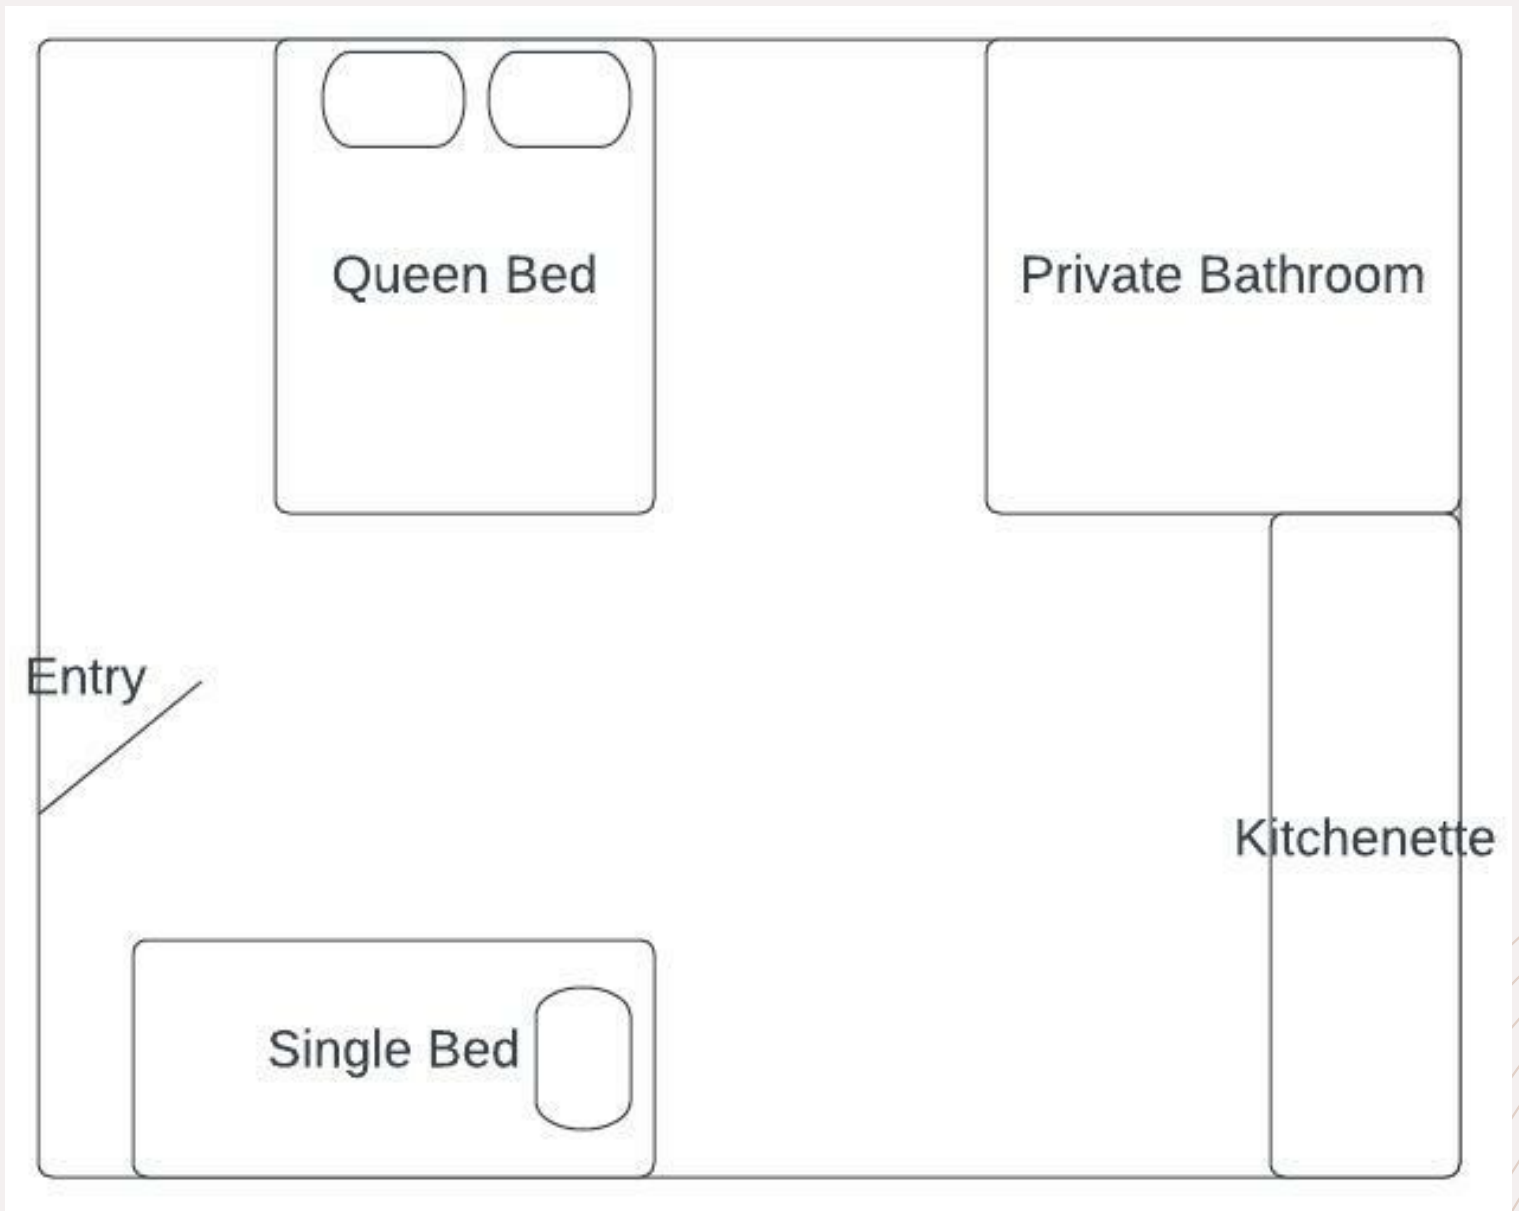

Floor Plans

3 Private Suites