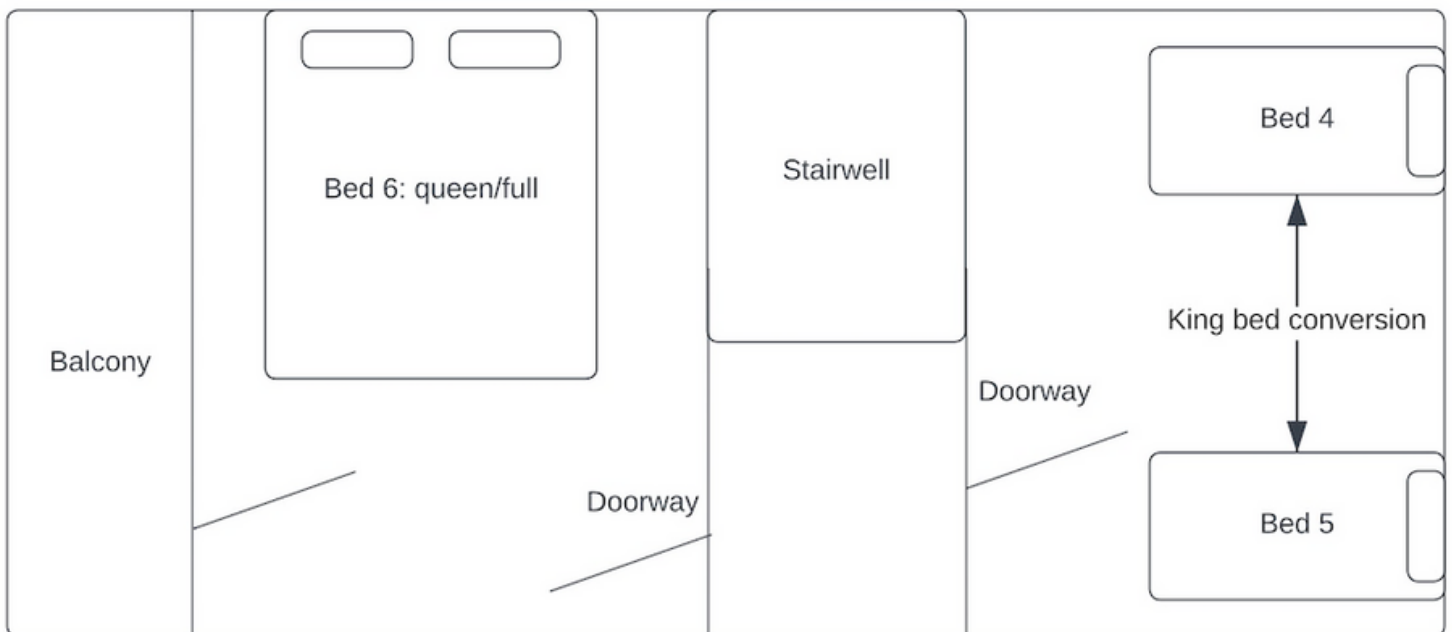

Total beds: 6

Sleep capacity: 6-7

Cabana 2

- Downstairs 3 single beds in common space
- Upstairs private room with 2 single beds
- Upstairs private suite with queen bed and balcony
- Shared bathroom and wash area for entire cabina on 1st floor
- Option to convert single beds into king to make 2 king beds (1 upstairs, 1 downstairs)

Total beds: 6

Sleep capacity: 6-7

Private Bungalow

A bamboo octagonal private bungalow with a private bathroom.

- Queen bed
- Single bed
- Private bathroom

Total beds: 2

Sleep capacity: 2-3

Private Suites

Bedroom 1:

- Queen bed
- Single bed
- Private bathroom

Bedroom 2:

- Full bed
- Single bed
- Private bathroom

Total beds: 4

Sleep capacity: 4-6

Floor Plan

Cabana 1, 2 & 4

Floor Plans

Cabana 3

Floor Plans

3 Private Suites

Floor Plans

Private Bungalow