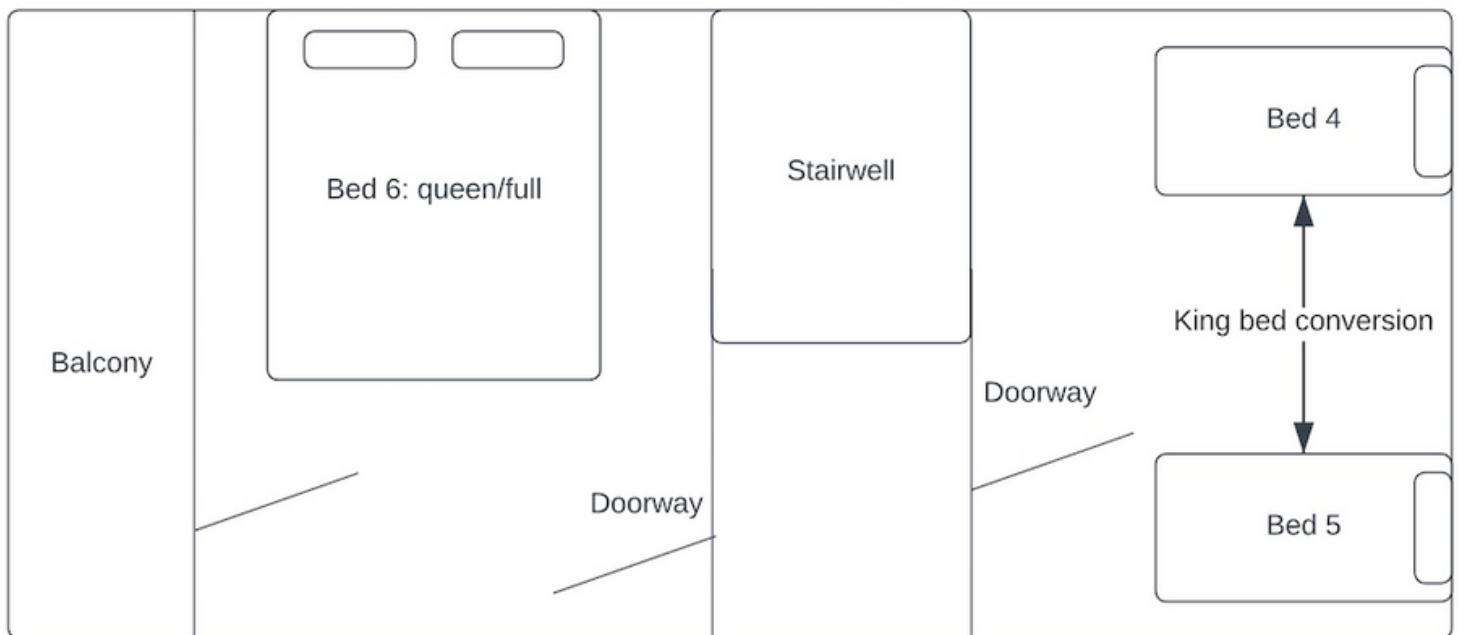

Total beds: 6

Sleep capacity: 6-7

Cabana 2

- Downstairs 3 single beds in common space
- Upstairs private room with 2 single beds
- Upstairs private suite with queen bed and balcony
- Shared bathroom and wash area for entire cabina on 1st floor
- Option to convert single beds into king to make 2 king beds (1 upstairs, 1 downstairs)

Total beds: 6

Sleep capacity: 6-7

Private Bungalow

A bamboo octagonal private bungalow with a private bathroom.

- Queen bed
- Single bed
- Private bathroom

Total beds: 2

Sleep capacity: 2-3

Private Suites

Bedroom 1:

- Queen bed
- Single bed
- Private bathroom

Bedroom 2:

- Full bed
- Single bed
- Private bathroom

Total beds: 4

Sleep capacity: 4-6

Floor Plan

Cabana 1, 2 & 4

Floor Plans

Cabana 3

Floor Plans

3 Private Suites

Floor Plans

Private Bungalow