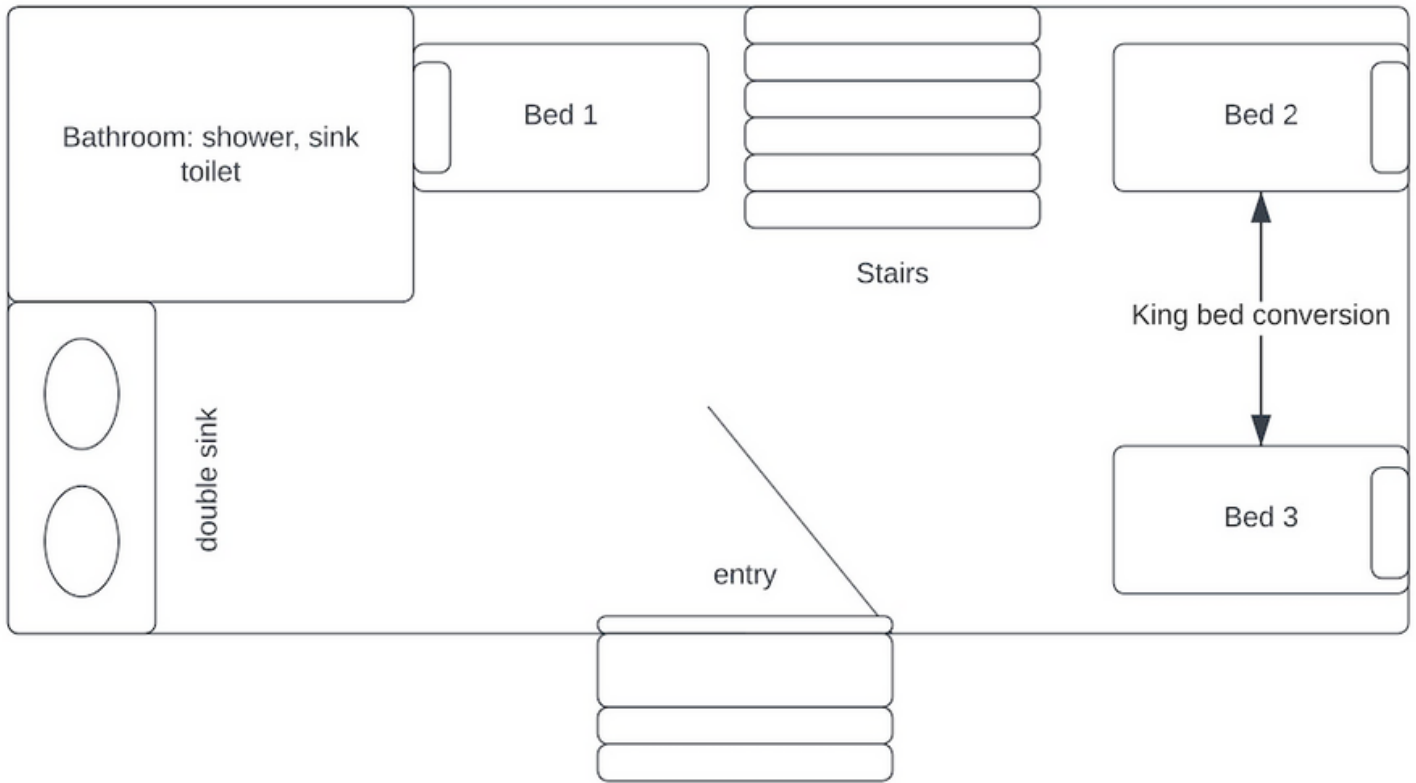

Total beds: 6

Sleep capacity: 6-7

Cabana 2

- Downstairs 3 single beds in common space
- Upstairs private room with 2 single beds
- Upstairs private suite with queen bed and balcony
- Shared bathroom and wash area for entire cabina on 1st floor
- Option to convert single beds into king to make 2 king beds (1 upstairs, 1 downstairs)

Total beds: 6

Sleep capacity: 6-7

Cabana 3

- Downstairs 2 single beds in private room
- Downstairs 1 single bed in private room
- Upstairs private room with 2 single beds
- Upstairs private suite with queen bed and balcony
- Shared bathroom and wash area for entire cabina on 1st floor
- Option to convert single beds into king to make 2 king beds (1 upstairs, 1 downstairs)

Bedroom 1:

- Queen bed
- Single bed
- Private bathroom

Bedroom 2:

- Full bed
- Single bed
- Private bathroom

Total beds: 4

Sleep capacity: 4-6

Floor Plan

Cabana 1, 2 & 4

Floor Plans

Cabana 3

Floor Plans

3 Private Suites

Floor Plans

Private Bungalow