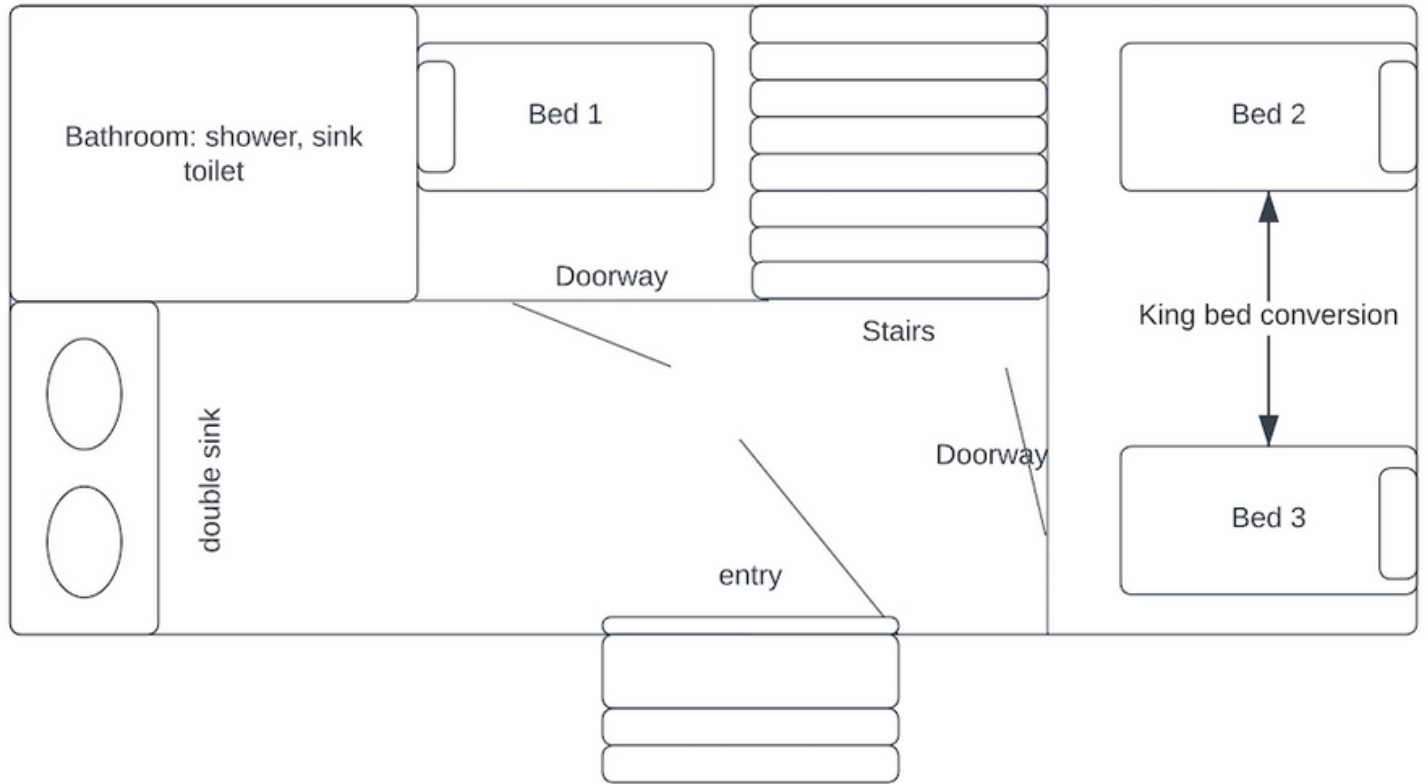

Floor Plans

Cabana 3